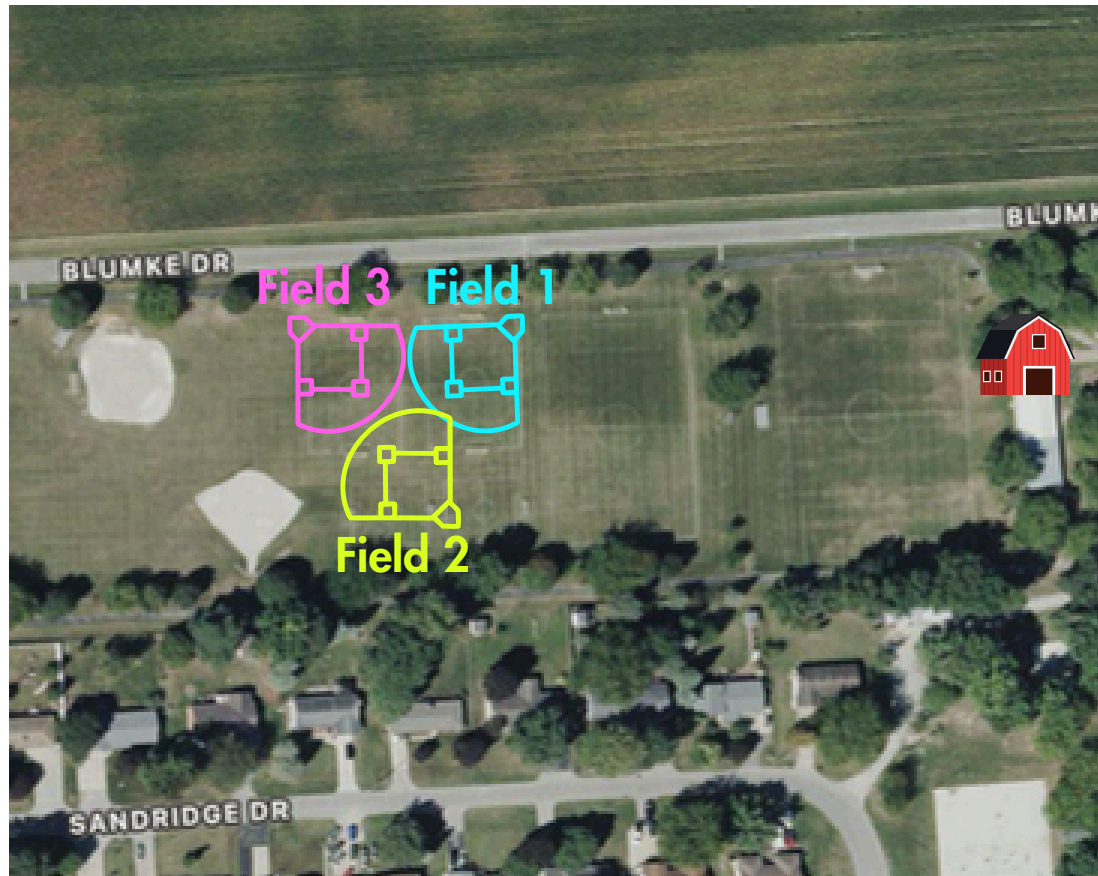

Hemlock Little League Tee Ball Field Map- Richland Twp. Park

Hemlock Rd. Park Entrance

Parking Lot

Back Parking Lot (off
Parkside ave. through
subdivision)